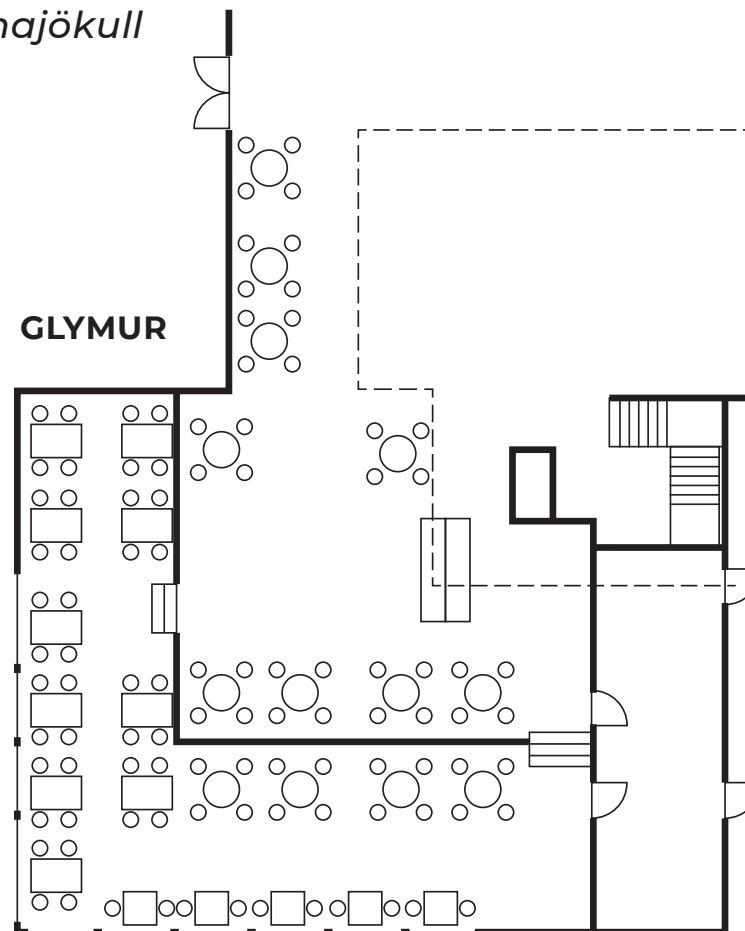

## GLYMUR

Conference and Meeting Facilities at *Fosshotel Vatnajökull*

	Glymur
Banquet	100
Reception	150
Size	144
Dimensions (L-W-H(M))	12,6 x 12 x 2,7/3,6
Location	Ground floor

## AXLARFOSS

Conference and Meeting Facilities at *Fosshotel Vatnajökull*

### Axlarfoss

Boardroom	20
Banquet	80
Classroom	56
U-shape	24
Theatre	104
Reception	130
Size	88 m <sup>2</sup>
Location	Ground floor

### AXLARFOSS